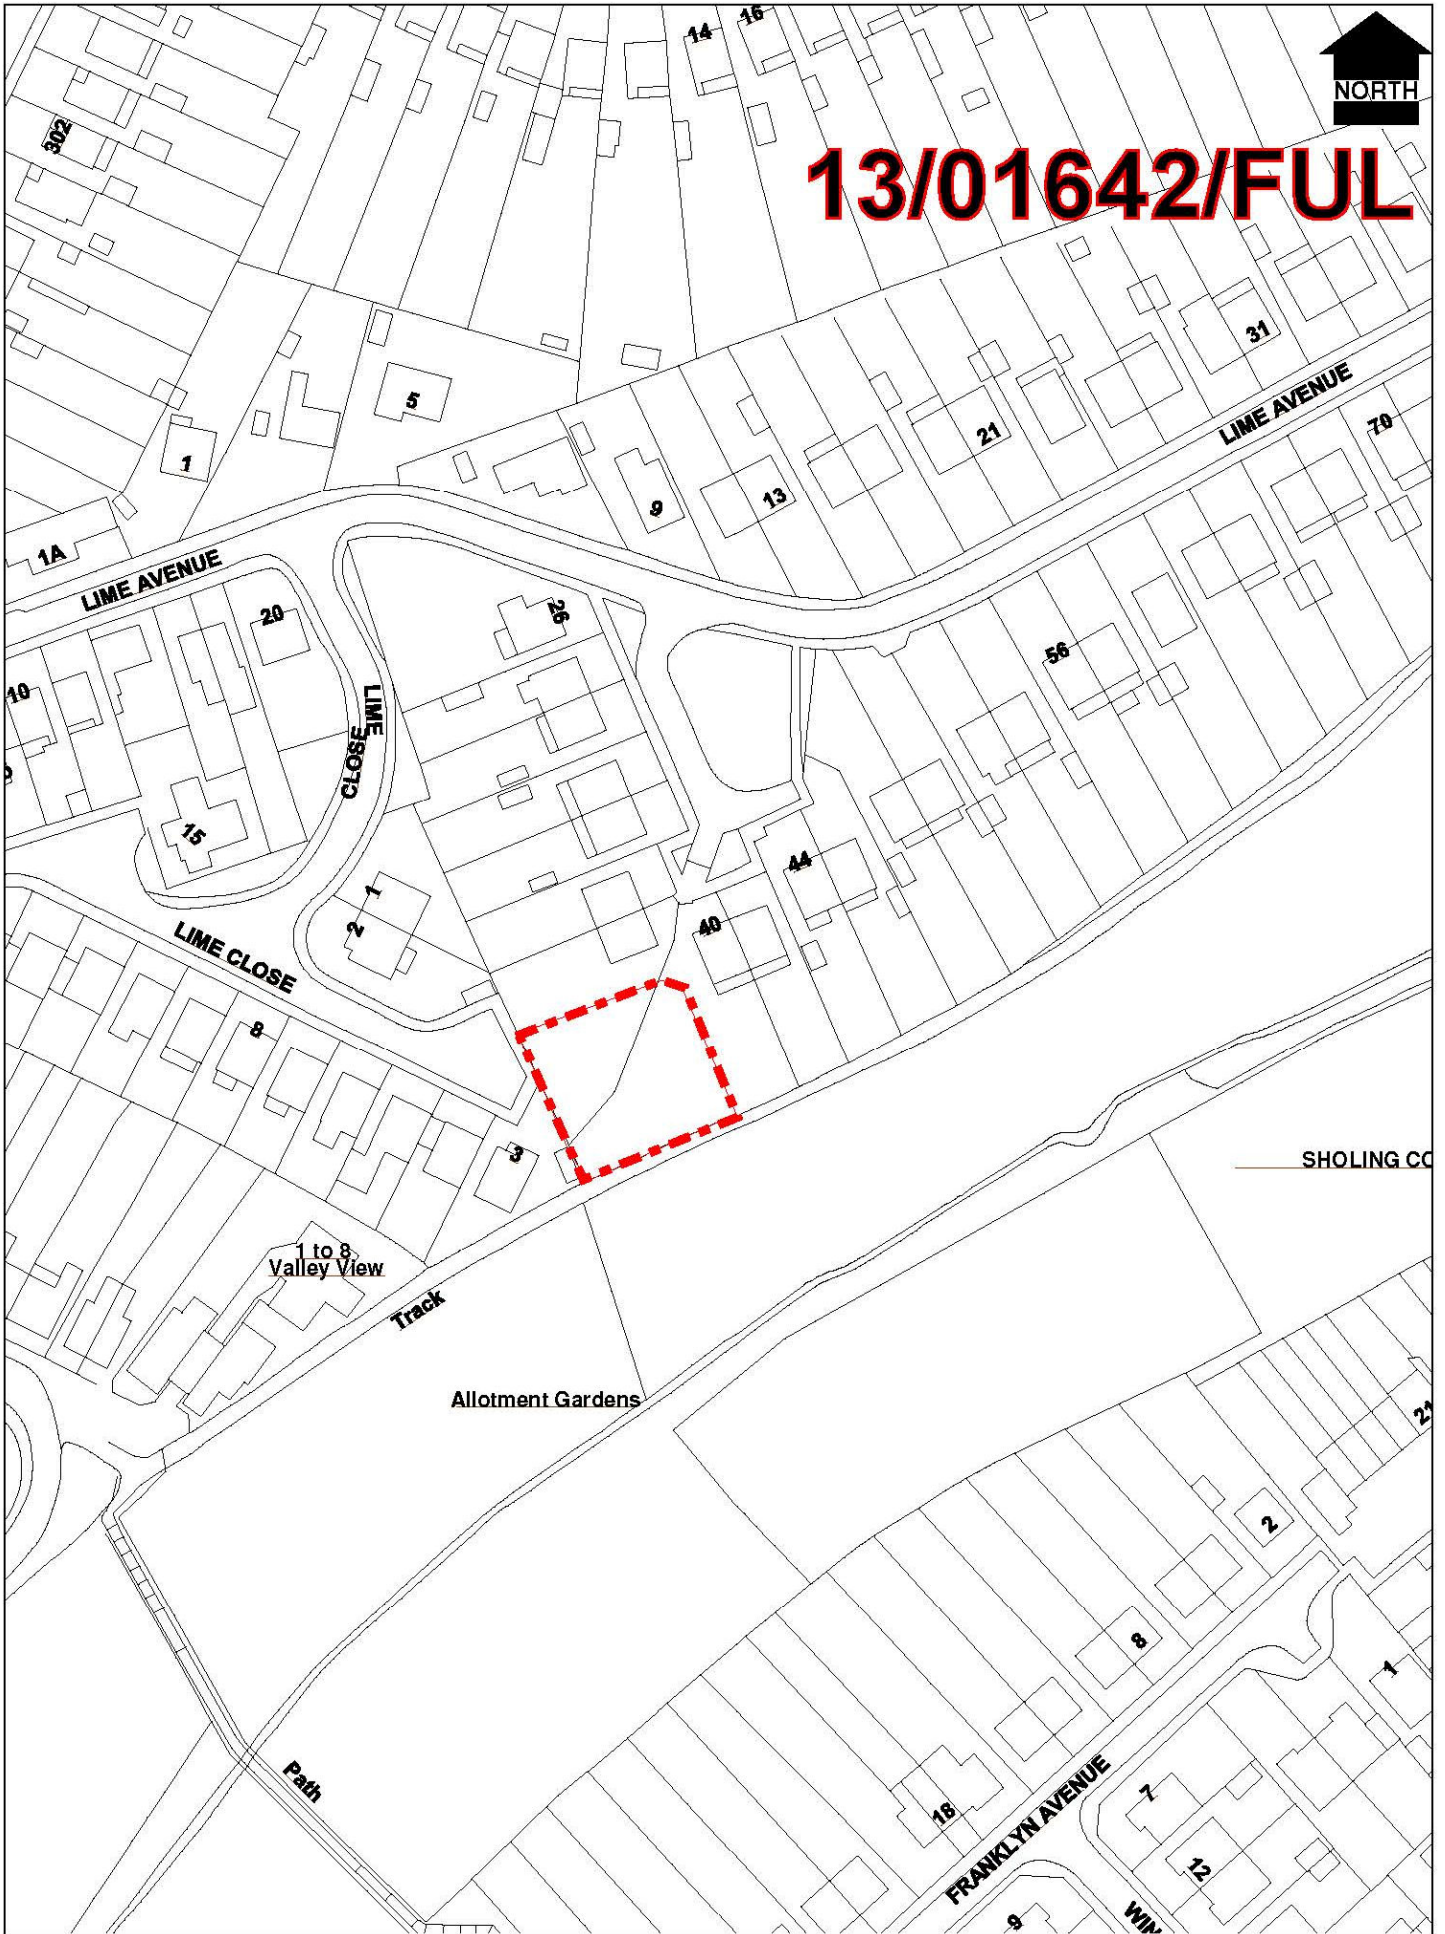

13/01642/FUL

Scale : 1:1250

Date :02 January 2014

© Crown copyright. All rights reserved. Southampton City Council 100019679 2004.